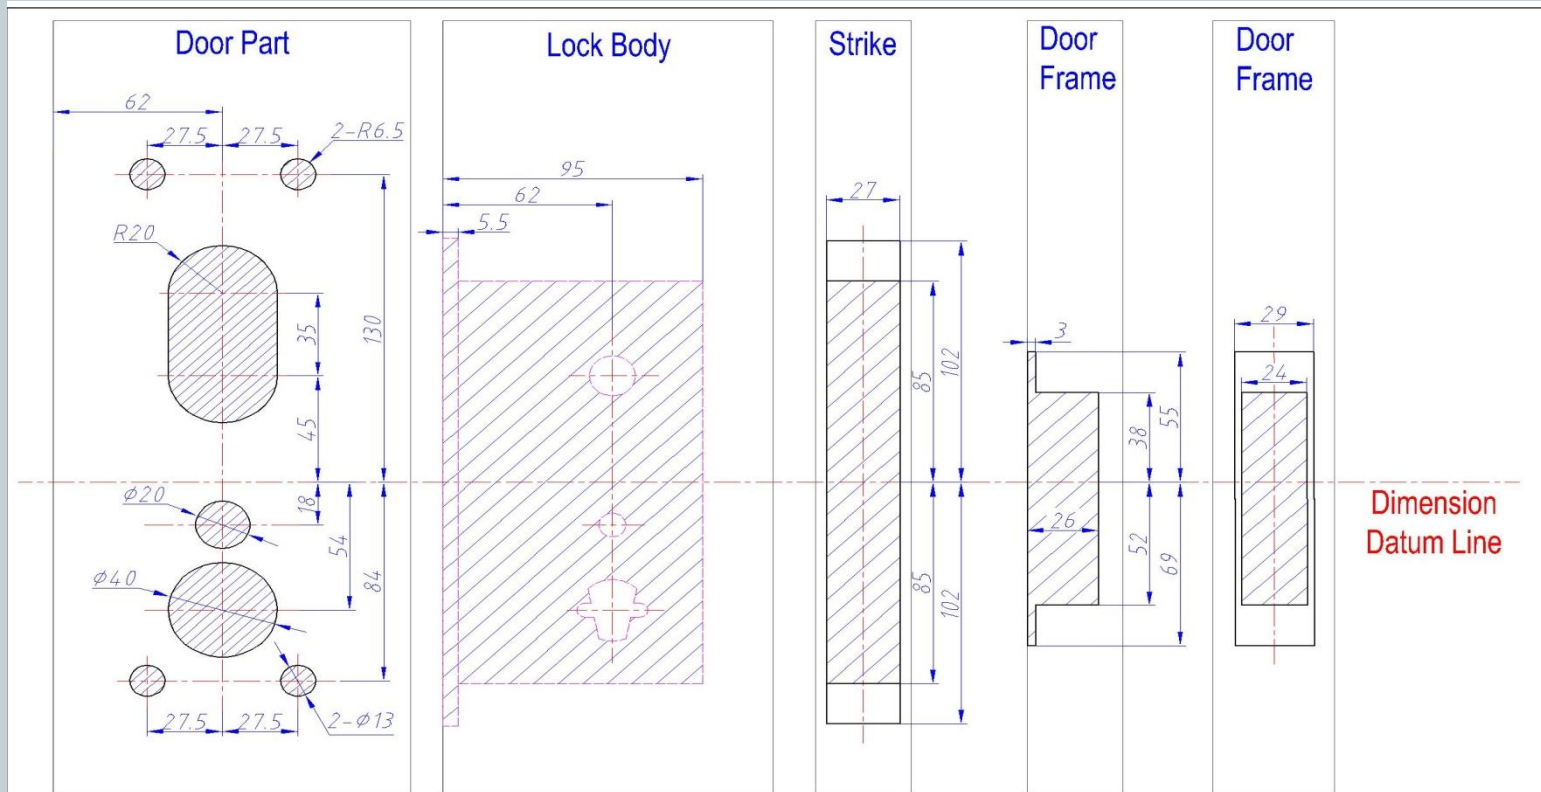

# Схема выреза в двери:

- Note:**
1. The continuous thick line parts are to be drilled, pls refer to the picture dimensions.
  2. Centerline of lock body is the dimension datum line.
  3. Dimension unit: mm.
  4. Drill bit: 13, 20, 40.
  5. The carmine dot line part is lock body, the continuous thin line part is door part.