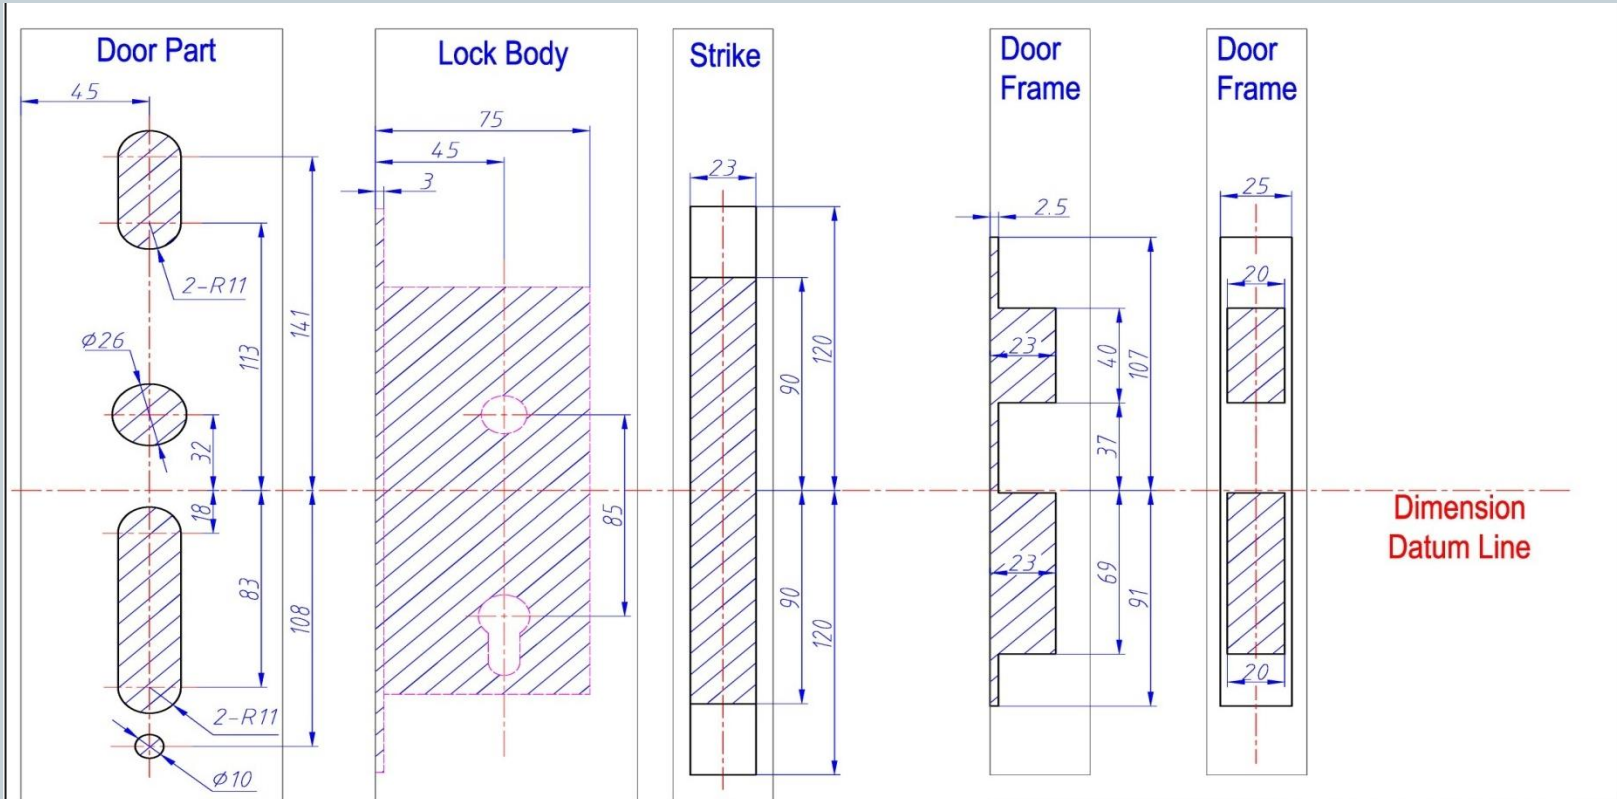

Схема выреза в двери:

- Note:**
1. The continuous thick line parts are to be drilled, pls refer to the picture dimensions.
 2. Centerline of lock body is the dimension datum line.
 3. Dimension unit: mm.
 4. Drill bit: 10, 22, 26.
 5. The carmine dot line part is lock body, the continuous thin line part is door part.