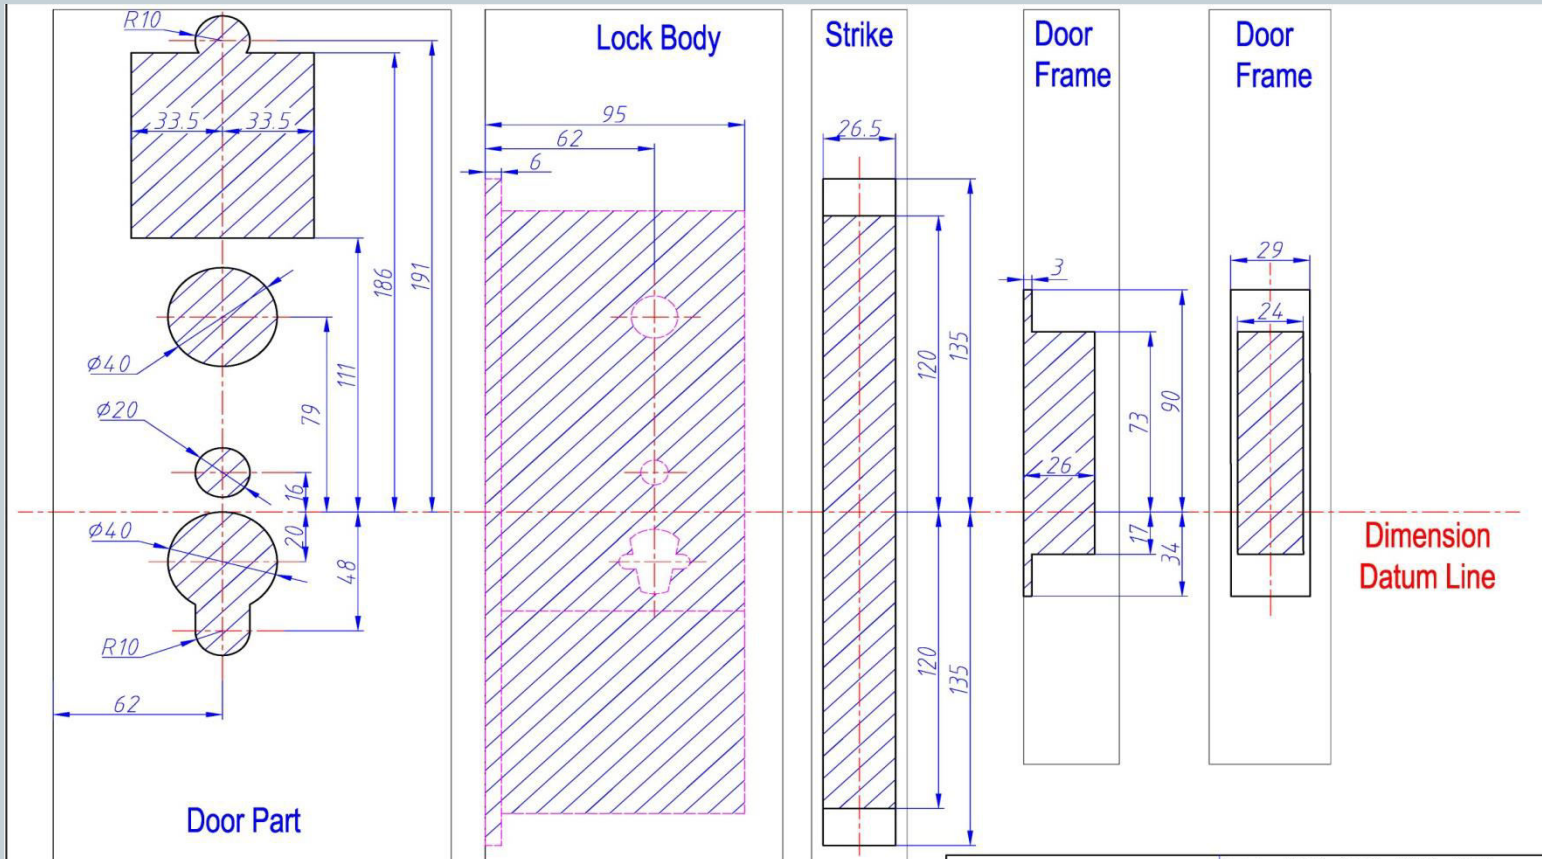

Схема выреза в двери:

- Note:**
1. The continuous thick line parts are to be drilled, pls refer to the picture dimensions.
 2. Centerline of lock body is the dimension datum line.
 3. Dimension unit: mm.
 4. Drill bit: 20, 40.
 5. The carmine dot line part is lock body, the continuous thin line part is door part.